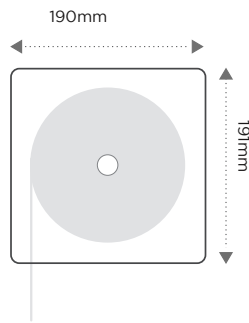

Monument

Black

5 YEAR
MANUFACTURER'S
WARRANTY

ZIPSCREEN®

Capacity

Dimensions

Box 120

Box 190