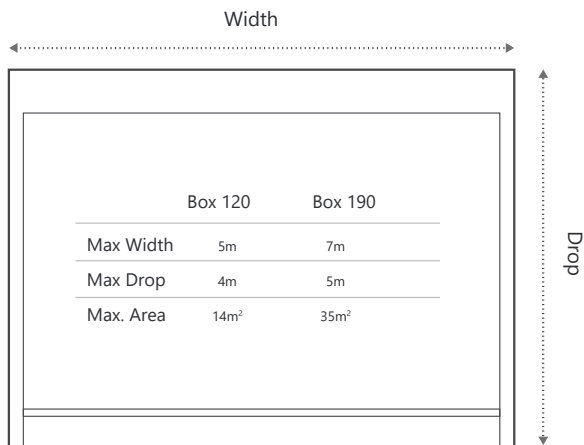

Monument

Black

5 YEAR
MANUFACTURER'S
WARRANTY

ZIPSCREEN®

Capacity

Dimensions

Box 120

Box 190