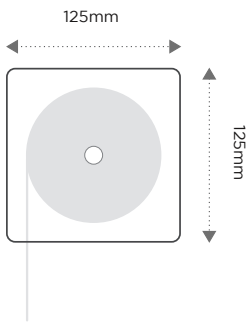

Monument

Black

5 YEAR
MANUFACTURER'S
WARRANTY

ZIPSCREEN®

Capacity

Dimensions

Box 120

Box 190