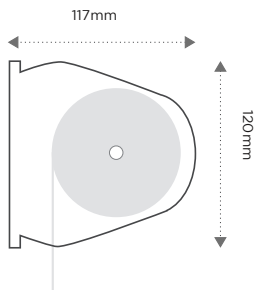

Monument

Black

5 YEAR
MANUFACTURER'S
WARRANTY

ZIPSCREEN®

Capacity

Dimensions

Cassette

Open Bracket