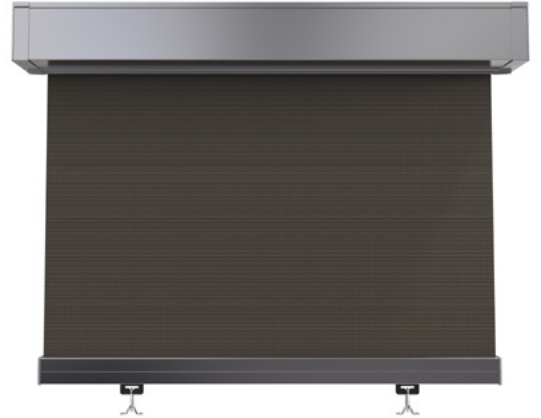

Zipscreen Outdoor Shades

Straight Drop

The Straight Drop system is an entry-level outdoor shading system that is suitable for a variety of external residential or commercial applications - sliding windows, doorways, undercover and outdoor areas. Our Straight Drop system is simple in its design and installation, creating a minimal and cost-effective solution.

Features

- An alternative entry level solution within Zipscreen's comprehensive outdoor shading suite
- Drop Awnings are modular. Utilise common components across the entire suite
- Option of clip or strap for fixing to the floor
- Suitable for a variety of external shade applications - sliding windows and doorways, undercover areas or outdoor cafés.

Colour Range

Pure White

Classic Cream

Paperbark

Surfmist

Anodised

Mill

Woodland Grey

Monument

Black

5 YEAR
MANUFACTURER'S
WARRANTY

ZIPSCREEN®

Capacity

Dimensions

Cassette

Open Bracket