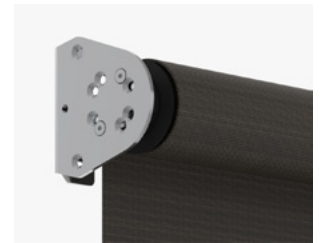

Open Bracket