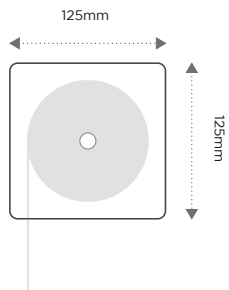

Monument

Black

5 YEAR
MANUFACTURER'S
WARRANTY

ZIPSCREEN®

Capacity

Dimensions

Cassette

Open Bracket