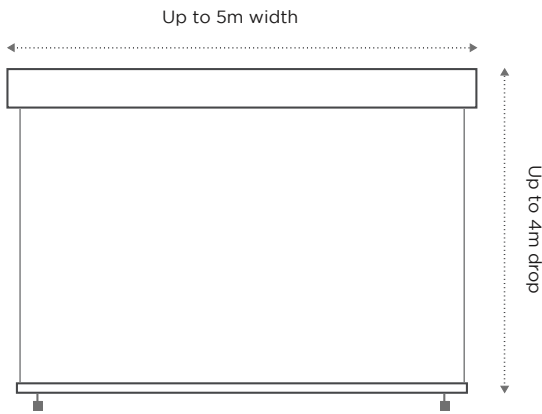

Monument

Black

5 YEAR
MANUFACTURER'S
WARRANTY

ZIPSCREEN®

Capacity

Dimensions

Cassette

Open Bracket