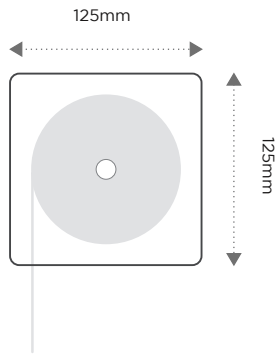

Woodland Grey

Monument

Black

5 YEAR
MANUFACTURER'S
WARRANTY

ZIPSCREEN®

Capacity

Dimensions

Cassette