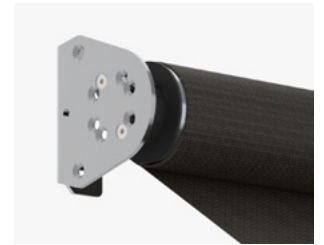

Zipscreen Outdoor Shades

Pivot Arm

The Pivot Arm system is ideal for windows on first or second levels of the home or office. Pivot Arm features a robust spring-loaded arm and perfectly maintains fabric tension in all positions.

Colour Range

*Pivot Arm Rails in Pure White and Black only.

Pure White

Classic Cream

Paperbark

Surfmist

Anodised

Mill

Woodland Grey

Monument

Black

5 YEAR
MANUFACTURER'S
WARRANTY

ZIPSCREEN®

Capacity

Dimensions

Cassette

Open Bracket

Semi Fascia

Open Bracket

Controls

Manual

Crank control

Motorised

Remote control