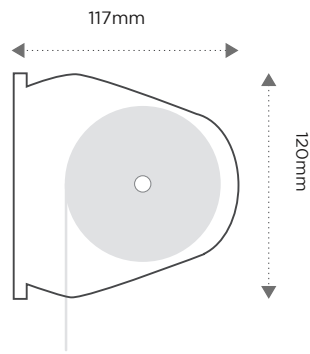

Open Bracket