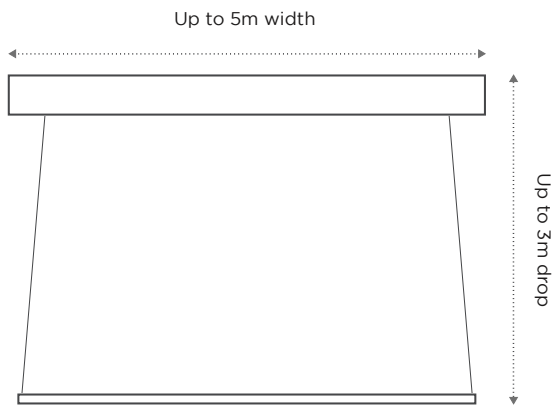

Woodland Grey

Monument

Black

5 YEAR
MANUFACTURER'S
WARRANTY

ZIPSCREEN®

Capacity

Dimensions

Cassette